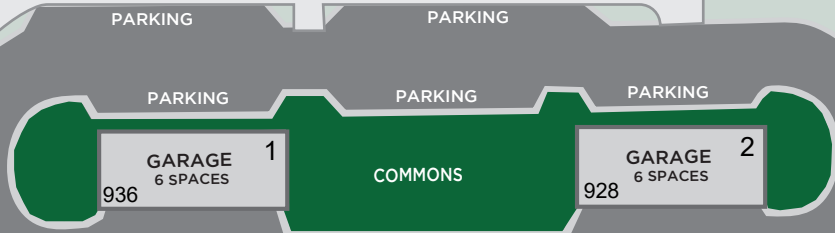

Garage 1: Lots 12-17
Garage 2: Lots 6-11
Garage 3: Lots 1-5

GALLERY HOMES

YOUR HOME ♦ YOUR WAY

446 W. New York Ave,
Deland, FL 32720

Azalea Walk Cr. Deland, FL 32724

Azalea Walk

- Cottage Neighborhood Lifestyle
- Private Setting
- Open Greens and Common Areas
- Energy Efficient Plans
- Modern Amenities
- Experienced, Quality Construction
- Award-Winning Builder

Trail Gate

PARKING

PARKING

PARKING

PARKING

PRIVATE DRIVE